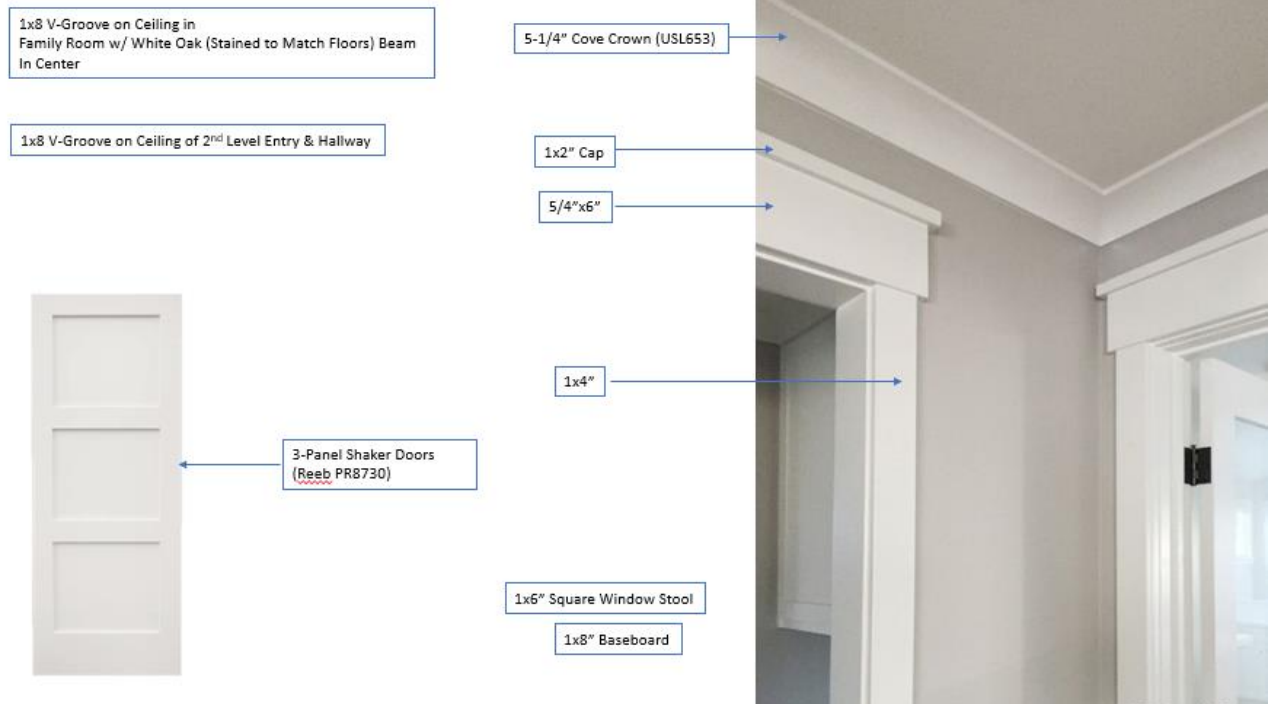

DOOR / INTERIOR TRIM OPTIONS

HINGES

Matte Black

WAINSCOTING

1x8" V-Groove, Painted White

Location: Family Room Ceiling (Parallel w/ Beam in Center); Ceiling of 2nd Level Entry & Hallway

INTERIOR STEPS

White Oak Treads

MISCELLANEOUS

☑ Built-Ins, Location: Living Room, Per Plan

Details: Cabinet Bases w/ Painted Wood Tops; Two White Oak Shelves Above

INTERIOR STAIR HANDRAILS, BALUSTERS, POSTS

Handrails – White Oak 2x4" Square w/ Black Brackets (Stain to Match Flooring)

Balusters – 1-1/4" Square White

Newel Posts – White Oak Newel w/ Bevel Top (Stain to Match Flooring)