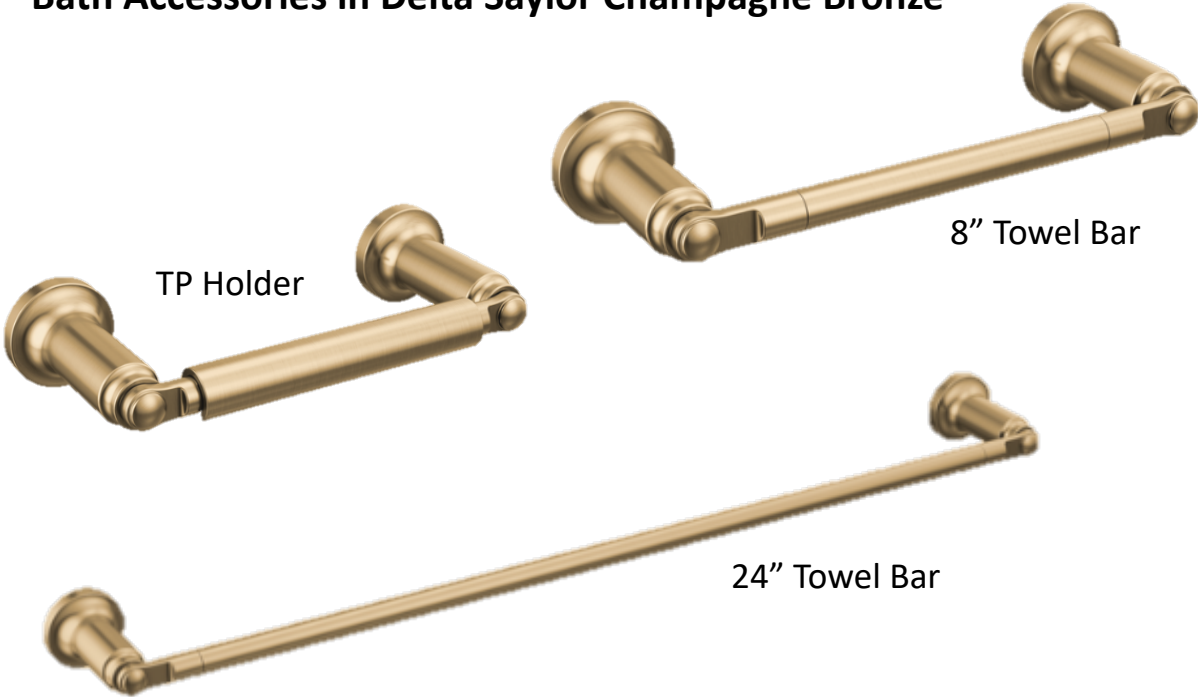

3-Panel Shaker Doors (Reeb PR8730)

5-1/4" Cove Crown (USL653)

1x2" Cap

5/4"x6"

1x4"

1x6" Square Window Stool

1x8" Baseboard

After Paint Selections

**Kwikset Halifax w/ Round Rosette
in Matte Black**

Wire Shelving in Closets

Bath Accessories in Delta Saylor Champagne Bronze

TP Holder

8" Towel Bar

24" Towel Bar