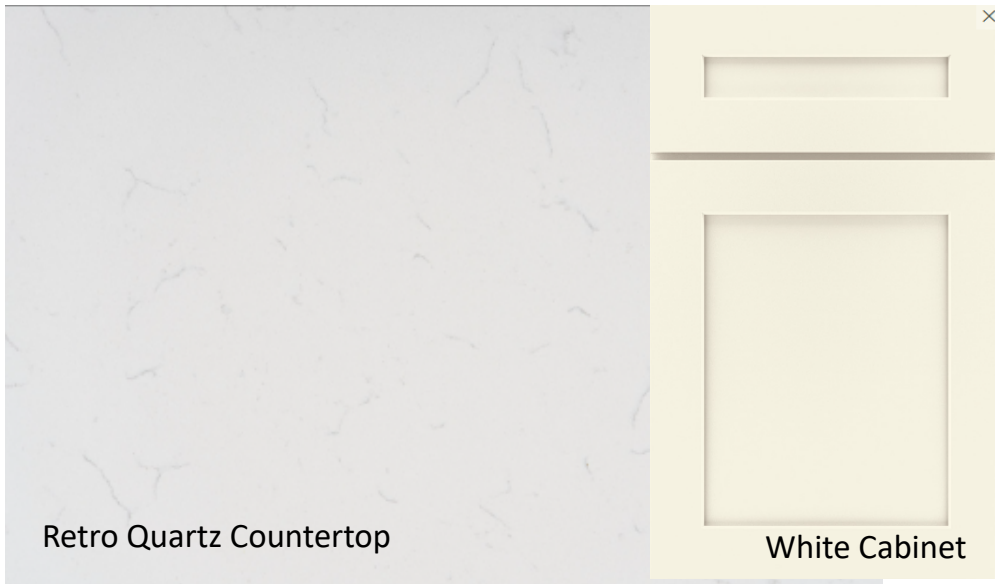

Matterhorn Quartz Countertop

White Cabinet

Shower Floor Tile: Daltile Sublimity Daphne White M103 Balance Mosaic

Main Floor Tile: Shen White Shades

Bathroom #3

Delta Saylor in Champagne Bronze

Hardware Resources
96mm Gibson Pull
Satin Bronze

Shower Wall Tile (Including Niche): Cloe White 2x8"

Retro Quartz Countertop

White Cabinet

Main Floor Tile: 12x24" Timeless Matte

Bathroom #4

Delta Saylor in Champagne Bronze

Hardware Resources
96mm Gibson Pull
Satin Bronze